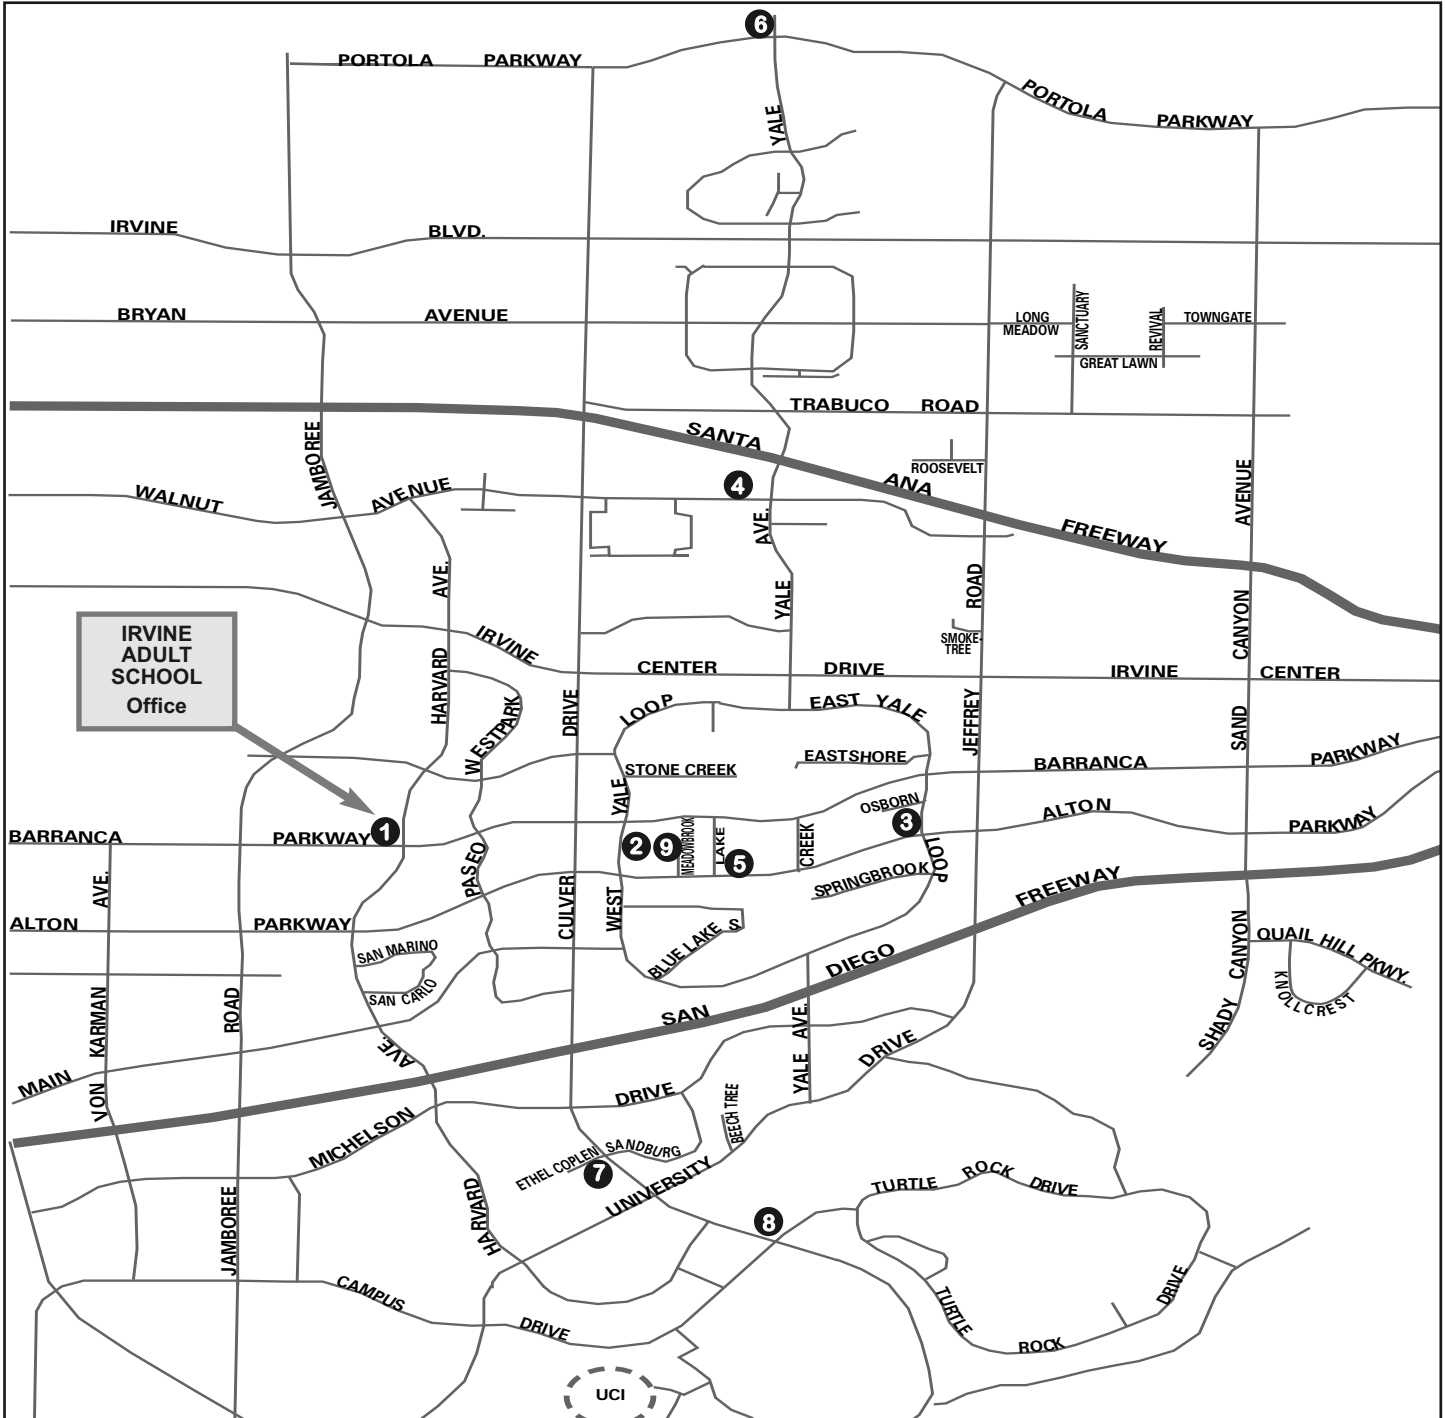

IAS LOCATIONS OF CLASSES

1 CEC = CREEKSIDE EDUCATION CENTER
 3387 Barranca Parkway
 CEC Rm.1: CEC Room 1
 CEC N21: North Campus Room 21
 CEC N22: North Campus Room 22
 CEC N23: North Campus Room 23
 CEC N24: North Campus Room 24

2 CHS = CREEKSIDE H.S.
 311 West Yale Loop
 CHS P4 = Portable #4 classroom
 CHS P5 = Portable #5 classroom

3 I at W = INN AT WOODBRIDGE
 3 Osborn

4 IHS = IRVINE H.S.
 4321 Walnut Avenue
 IHS P13 = Portable #13 classroom
 IHS P14 = Portable #14 classroom
 IHS P20 = Portable #20 classroom

5 LVSC = LAKEVIEW SENIOR CENTER
 20 Lake Road

6 NHS = NORTHWOOD H.S.
 4515 Portola Parkway

7 RSC = RANCHO SENIOR CENTER
 3 Ethel Coplen Way

8 UHS = UNIVERSITY H.S.
 4771 Campus Drive

9 WHS = WOODBRIDGE H.S.
 2 Meadowbrook